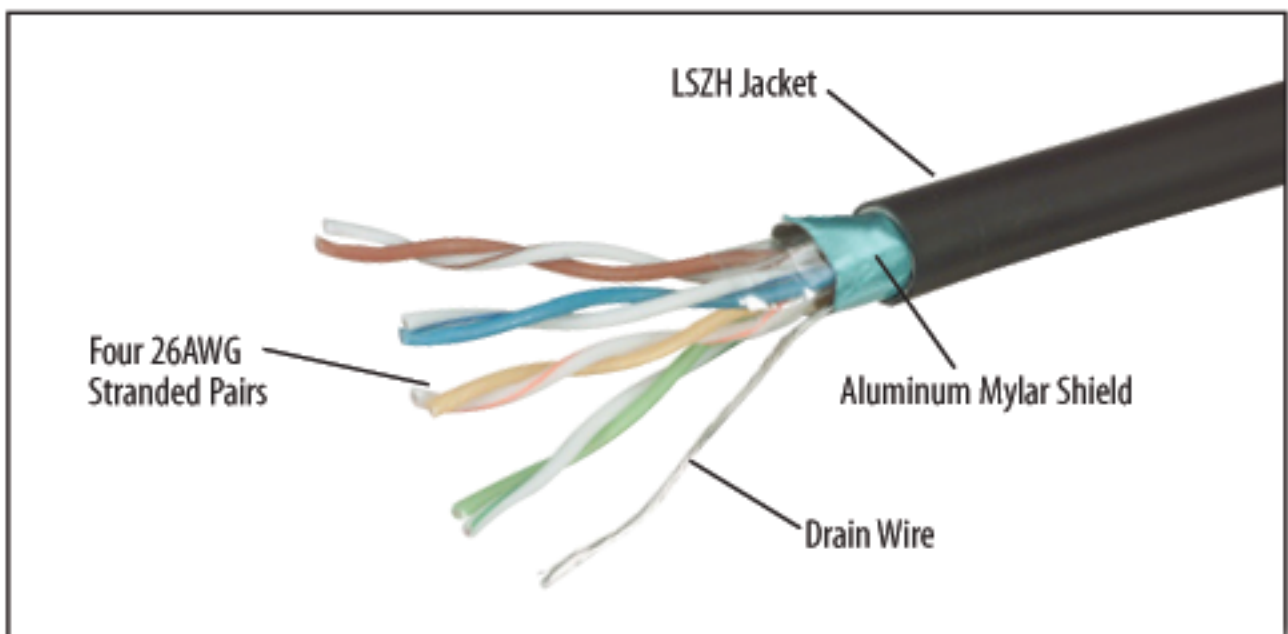

### TYPES OF SHIELDED CABLING

**JACKET TYPES:**

- PVC - Non fire retardant, releases toxic gasses when burned.
- LSZH - Non fire retardant, greatly reduced toxic emissions when burned.
- Plenum - Fire retardant.

**CONDUCTOR TYPES:**

- Solid - Less flexible, can be punched into IDC connectors (110, 66, Krone).
- Stranded - Most flexible.

**Category 5E RJ45 to RJ45 Shielded Low Smoke Zero Halogen Patch Cables**

Designed for environments where PVC's combustive toxicity is restricted, L-com's shielded Low Smoke Zero Halogen (LSZH) Ethernet cables provide the ideal alternative. Featuring all-metal-body RJ45 connectors and aluminum polyester shielded cable with drain wire, these assemblies are designed to protect from EMI/RFI while maintaining high performance data transmission characteristics. Ensure the protection of your investment by utilizing these L-com exclusive LSZH cables. Ask about custom lengths and quantity pricing. Talk to us about your project today!